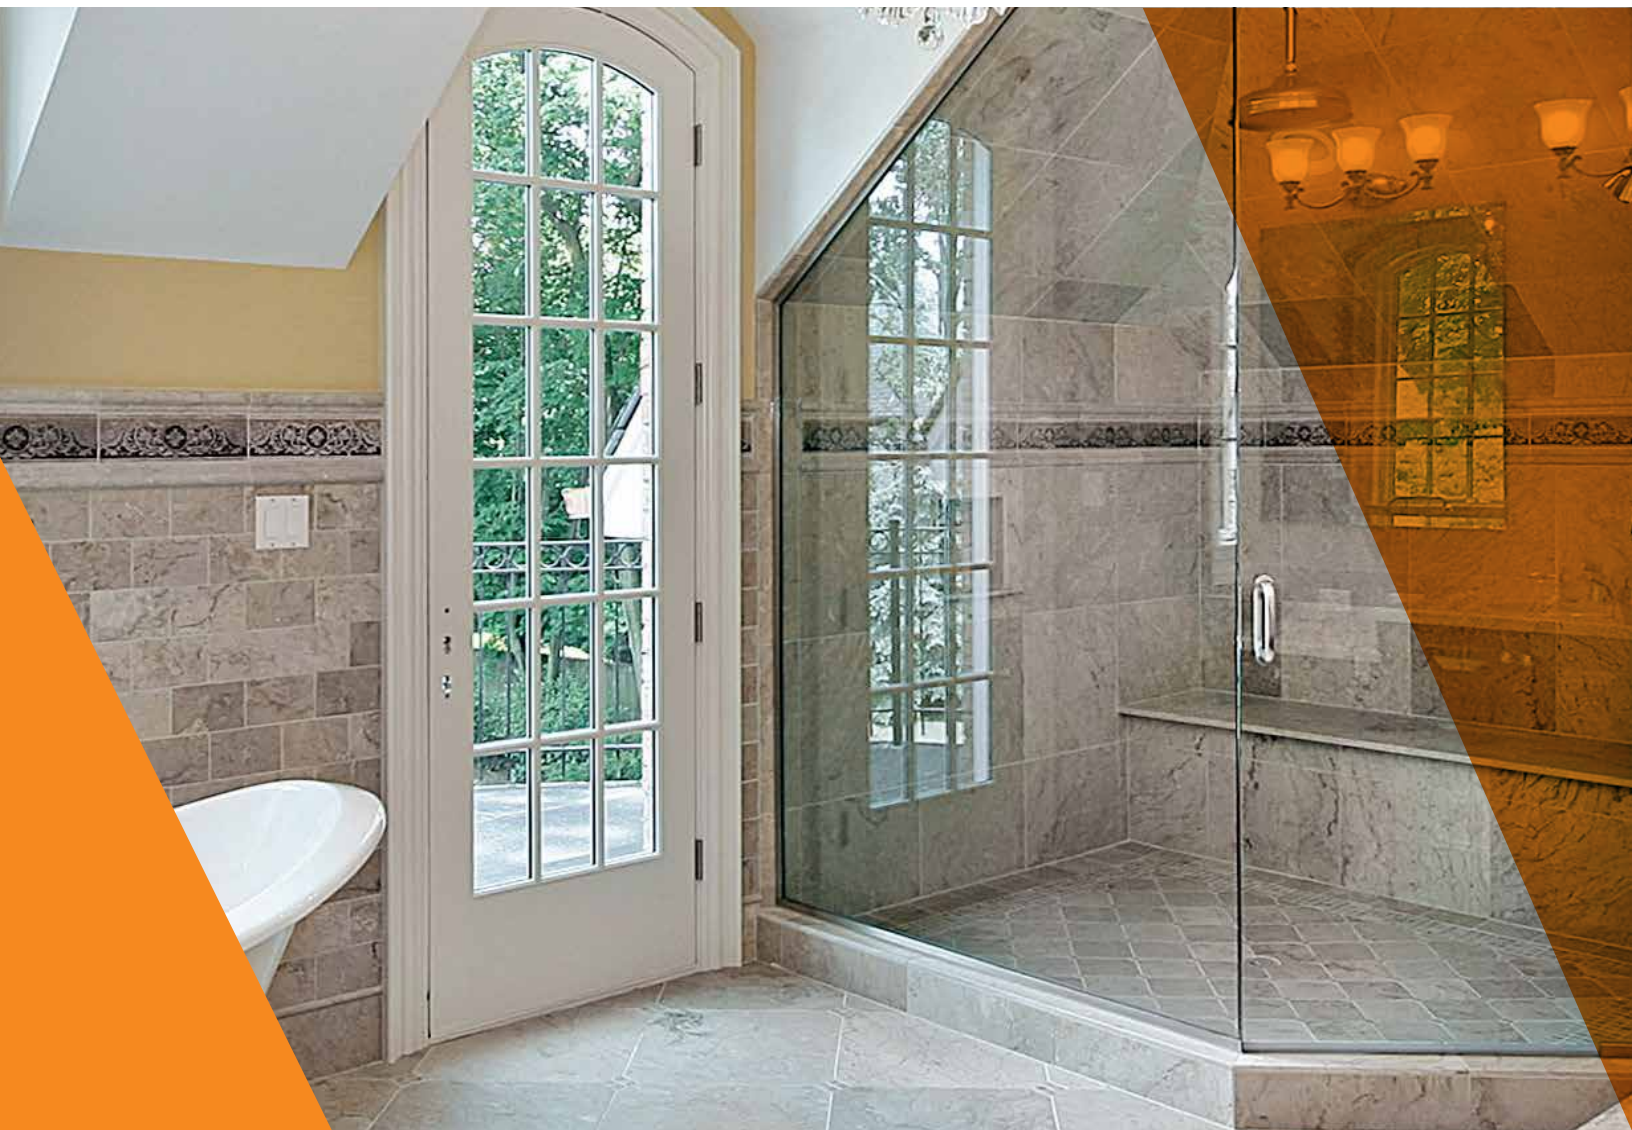

ShowerMat™

Add a Touch Of Luxury

Add a touch of luxury to your tile shower installations

SunTouch[®] ShowerMat[™]

Tile & stone feel warm & soothing when installed over an operating ShowerMat[™]. With this simple addition, you can improve comfort & floor surface drying times.

ShowerMats are installed in thinset mortar above the shower pan liner. They can be individually controlled, or operated by the same control as other floor heated areas of the bathroom. ShowerMat makes it easy to install separate heating in the shower, as recommended by UL.

Features

- Operated by any SunStat[®] Thermostat
- Secured with glue gun or 2-sided tape
- Open-weave mesh allows mortar to easily bond with underlying material
- Low-profile
- 25 year limited warranty