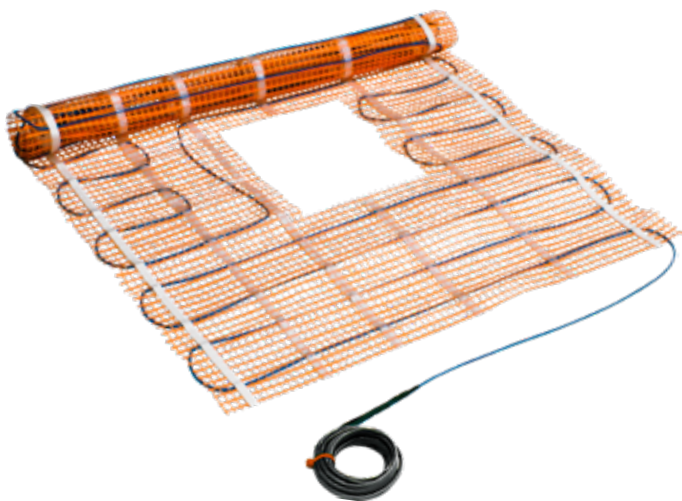

ShowerMat™

Add a Touch Of Luxury

Add a touch of luxury to your tile shower installations

SunTouch[®] ShowerMat[™]

Tile & stone feel warm & soothing when installed over an operating ShowerMat[™]. With this simple addition, you can improve comfort & floor surface drying times.

ShowerMats are installed in thinset mortar above the shower pan liner. They can be individually controlled, or operated by the same control as other floor heated areas of the bathroom. ShowerMat makes it easy to install separate heating in the shower, as recommended by UL.

Features

- Operated by any SunStat[®] Thermostat
- Secured with glue gun or 2-sided tape
- Open-weave mesh allows mortar to easily bond with underlying material
- Low-profile
- 25 year limited warranty

Contact us for more information

Quote@WarmYourFloor.com • 866-558-3369

Specifications

- Catalog stock item
- 4" center drain cut out
- 120 V power
- 10' power lead for installation outside of the shower

Shower base size	Order #	Model #
36" x 60"	81017075	C12120010ST-S3660
48" x 48"	81017076	C12120010ST-S4848