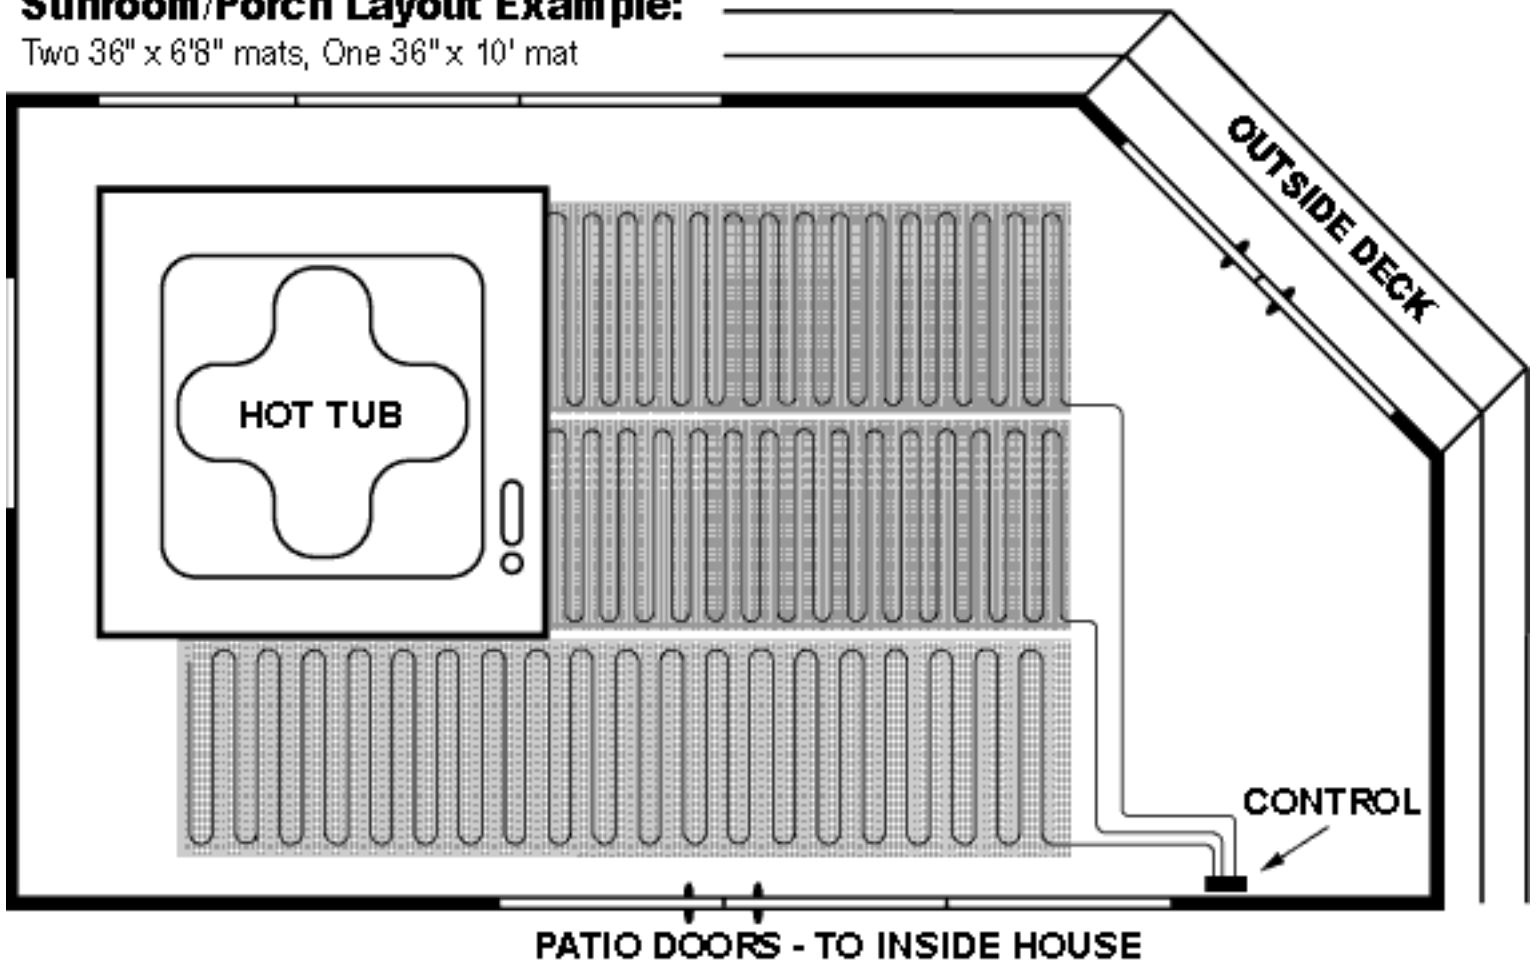

Typical Mudroom Layout: Two 36" x 10' mats.

Sunroom/Porch Layout Example:

Two 36" x 6'8" mats, One 36" x 10' mat

Small Bath Layout 1: One 36" x 5' mat

Install mats right up to the face of the vanity. The heat transfers only about 1"-2" from the wire.

Small Bath Layout 2: One 36" x 8' 4" mat