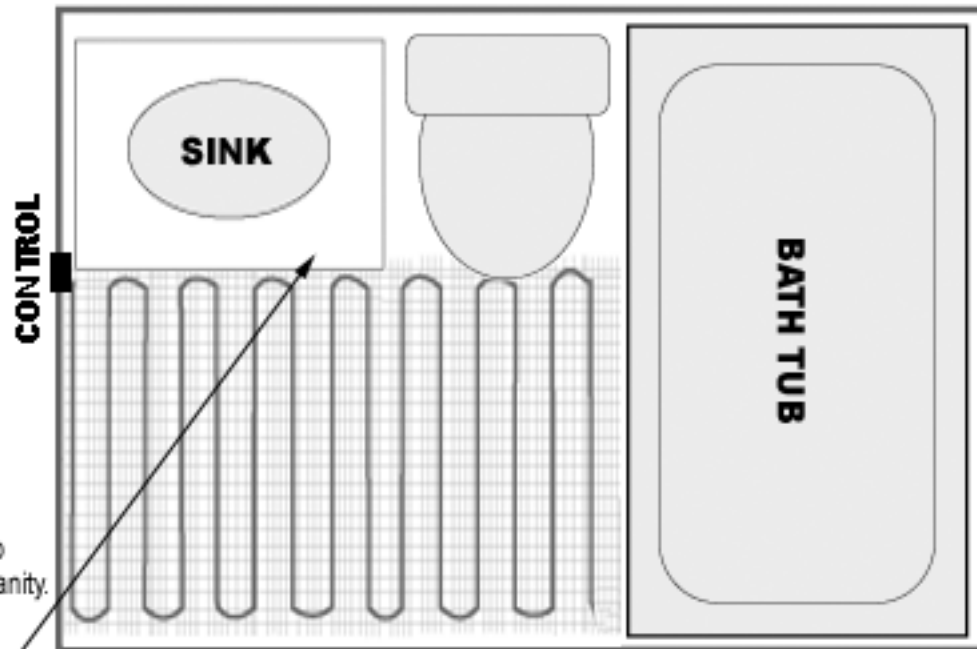

Typical Mudroom Layout: Two 36" x 10' mats.

Sunroom/Porch Layout Example:

Two 36" x 6'8" mats, One 36" x 10' mat

Small Bath Layout 1: One 36" x 5' mat

Install mats right up to the face of the vanity. The heat transfers only about 1"-2" from the wire.

Small Bath Layout 2: One 36" x 8' 4" mat