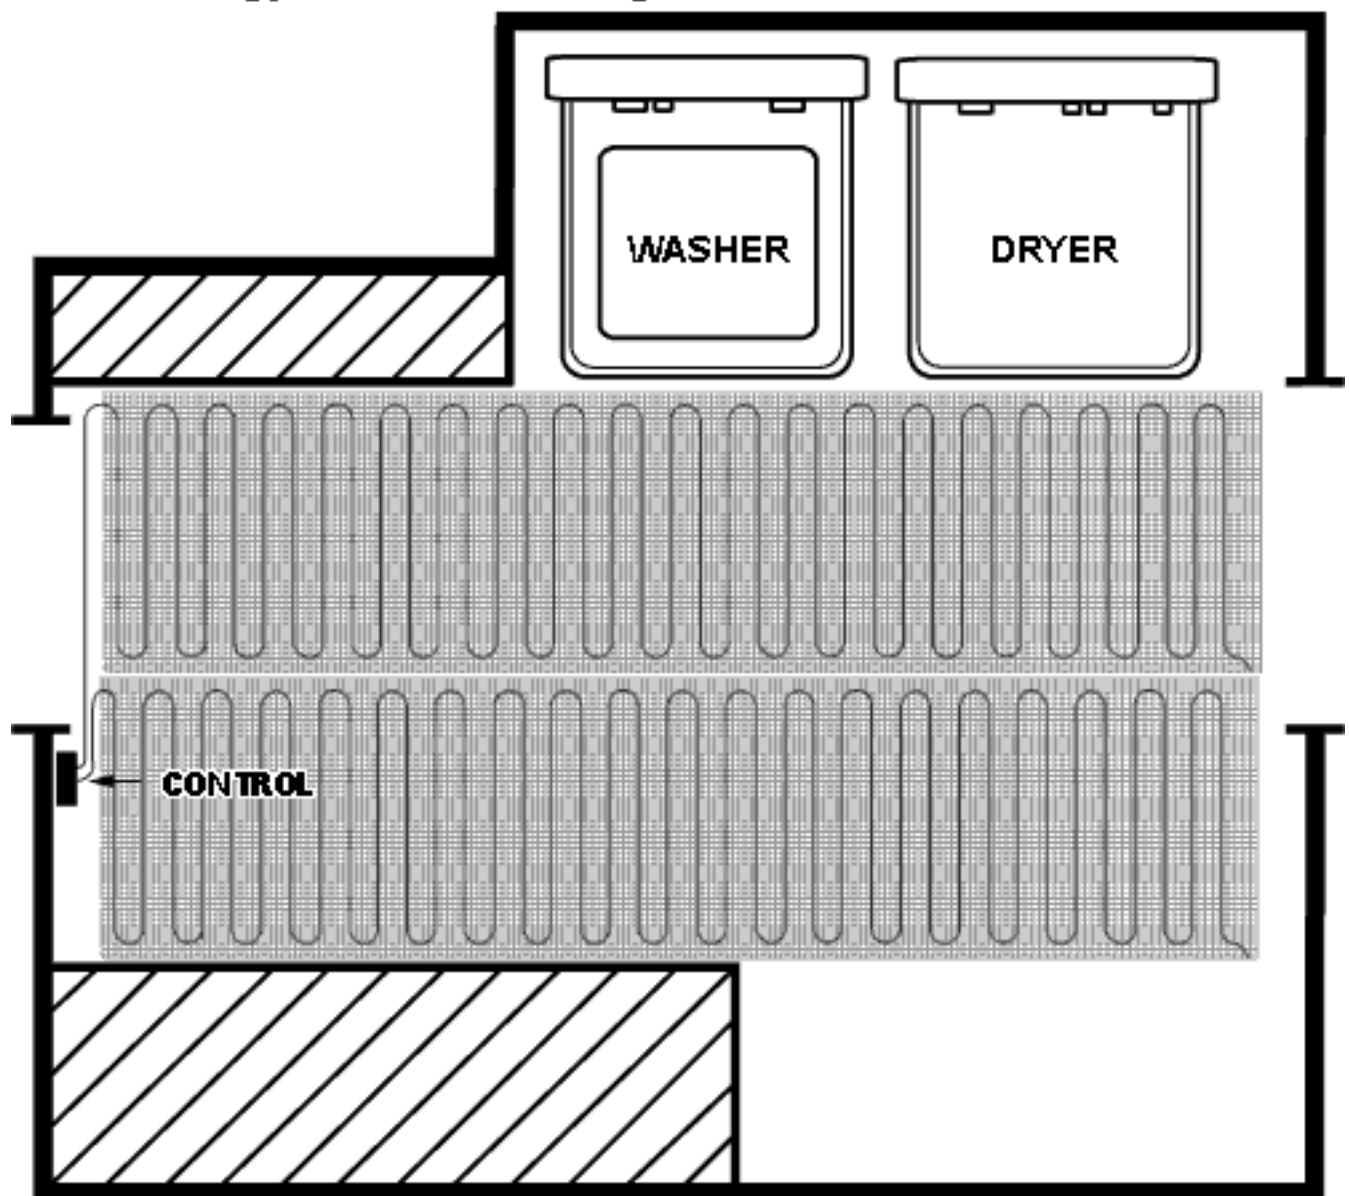

Typical Mudroom Layout: Two 36" x 10' mats.

Sunroom/Porch Layout Example:

Two 36" x 6'8" mats, One 36" x 10' mat

Small Bath Layout 1: One 36" x 5' mat

Install mats right up to the face of the vanity. The heat transfers only about 1"-2" from the wire.

Small Bath Layout 2: One 36" x 8' 4" mat